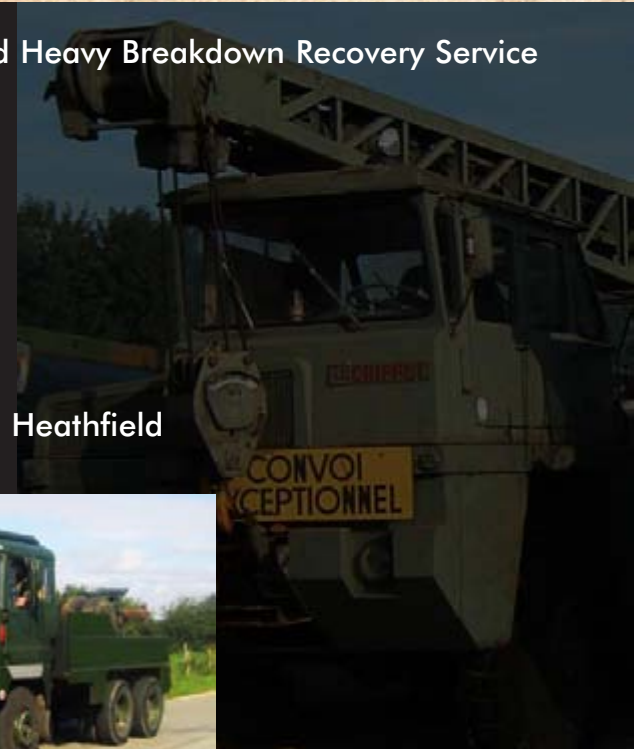

No problem too big
or too small

Swift response day or night

A. Long Recovery

24 Hour Light, Medium and Heavy Breakdown Recovery Service

- UK and Europe
- Winching
- Repairs
- Fabrication

01435 830164
07704 271603

Ironside · Rushlake Green · Heathfield
East Sussex TN21 9QH

Professional service 24/7 for routine transport or emergencies

Tugmaster with 400 ton towing capacity – capable of moving a fully laden 747 jumbo jet (shown being loaded for transport to a job).

We recover more than vehicles!

Griffet 20 ton all-terrain 6-wheel drive mobile crane.

Priority service 365 days a year

Muscle when muscle is needed

Clearing storm damage with our 6-wheel drive on/off-road Leyland Martian combined crane, winching and recovery vehicle.

Recovery of WWII tank from MOD live firing range using our Centurion Armoured Recovery Vehicle – one of the most powerful recovery vehicles in the UK. (90 ton winching capacity powered by a 27 litre V-12 Rolls-Royce Meteor.)